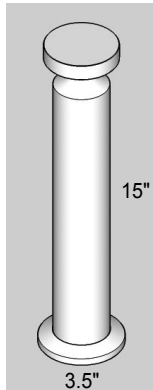

LIGHTING SQUARED

BL-6030 BOLLARD SERIES

A minimal geometric form designed to accent the modern architecture while embracing a traditional concept.

Constructed of extruded, cast aluminum and stainless steel with an IP65 protection rating.

The BL-6030 Series is an energy efficient design capable of using a dedicated LED engine. This family of luminaires has multiple heights, lumen outputs and colors available.

BL-6030 BOLLARD SERIES

DESIGN OPTIONS					
MODEL	FINISH	MOUNTING	VOLTAGE		LIGHT SOURCE
BL-6030-15"	BLK/GREY/WHT	EXTERIOR	120-277		1 X LED 7W 650lm LED
BL-6030-XX	RAL	EXTERIOR	120-277		1 X LED 7W 650lm LED
GRD SPIKE		12"+ STEEL SPIKE			