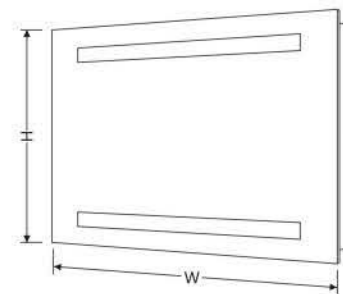

WM 3015 SERIES

- **STANDARD SIZES**  
 H36" x W24" (3624)  
 H36" x W36" (3636)  
 H36" x W48" (3648)  
 H36" x W60" (3660)

- **COLOR TEMP**  
 2700K (27)  
 3000K (30)  
 4000K (40)  
 6000K (60)

- **CRI**  
 80 CRI (80)  
 90 CRI (90)

CUSTOM SIZES AVAILABLE UPON REQUEST

WM 3020 SERIES

- **STANDARD SIZES**  
 H36" x W24" (3624)  
 H36" x W36" (3636)  
 H36" x W48" (3648)  
 H36" x W60" (3660)

- **COLOR TEMP**  
 2700K (27)  
 3000K (30)  
 4000K (40)  
 6000K (60)