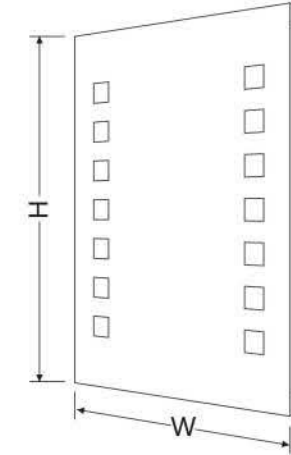

WM 3015 SERIES

- **STANDARD SIZES**  
 H36" x W24" (3624)  
 H36" x W36" (3636)  
 H36" x W48" (3648)  
 H36" x W60" (3660)

- **COLOR TEMP**  
 2700K (27)  
 3000K (30)  
 4000K (40)  
 6000K (60)

- **CRI**  
 80 CRI (80)  
 90 CRI (90)

CUSTOM SIZES AVAILABLE UPON REQUEST

WM 3020 SERIES

- **STANDARD SIZES**  
 H36" x W24" (3624)  
 H36" x W36" (3636)  
 H36" x W48" (3648)  
 H36" x W60" (3660)

- **COLOR TEMP**  
 2700K (27)  
 3000K (30)  
 4000K (40)  
 6000K (60)