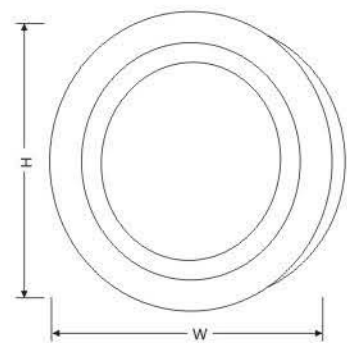

WM 3025 SERIES

- STANDARD SIZE
  - 24" DIAMETER (2400)
  - 36" DIAMETER (3600)
  - H36 x W24 "OVAL (3624)
  - H40" x W30" (4030)

- COLOR TEMP
  - 2700K (27)
  - 3000K (30)
  - 4000K (40)
  - 6000K (60)

- CRI
  - 80 CRI (80)
  - 90 CRI (90)

- ORDER NOMENCLATURE EXAMPLE

WM3025-3648-27-90-STD-DFG-DIM

CUSTOM SIZES AVAILABLE UPON REQUEST

WM 3030 SERIES

CUSTOM SIZES AVAILABLE UPON REQUEST

- STANDARD SIZE
  - 24" DIAMETER (2400)
  - 36" DIAMETER (3600)
  - 36"H X 24"W OVAL (2436)
  - 40"HX 30" W OVAL (4030)

- ORDER NOMENCLATURE EXAMPLE

WM3030-3600-27-90-STD-DFG-DIM

CUSTOM SIZES AVAILABLE UPON REQUEST