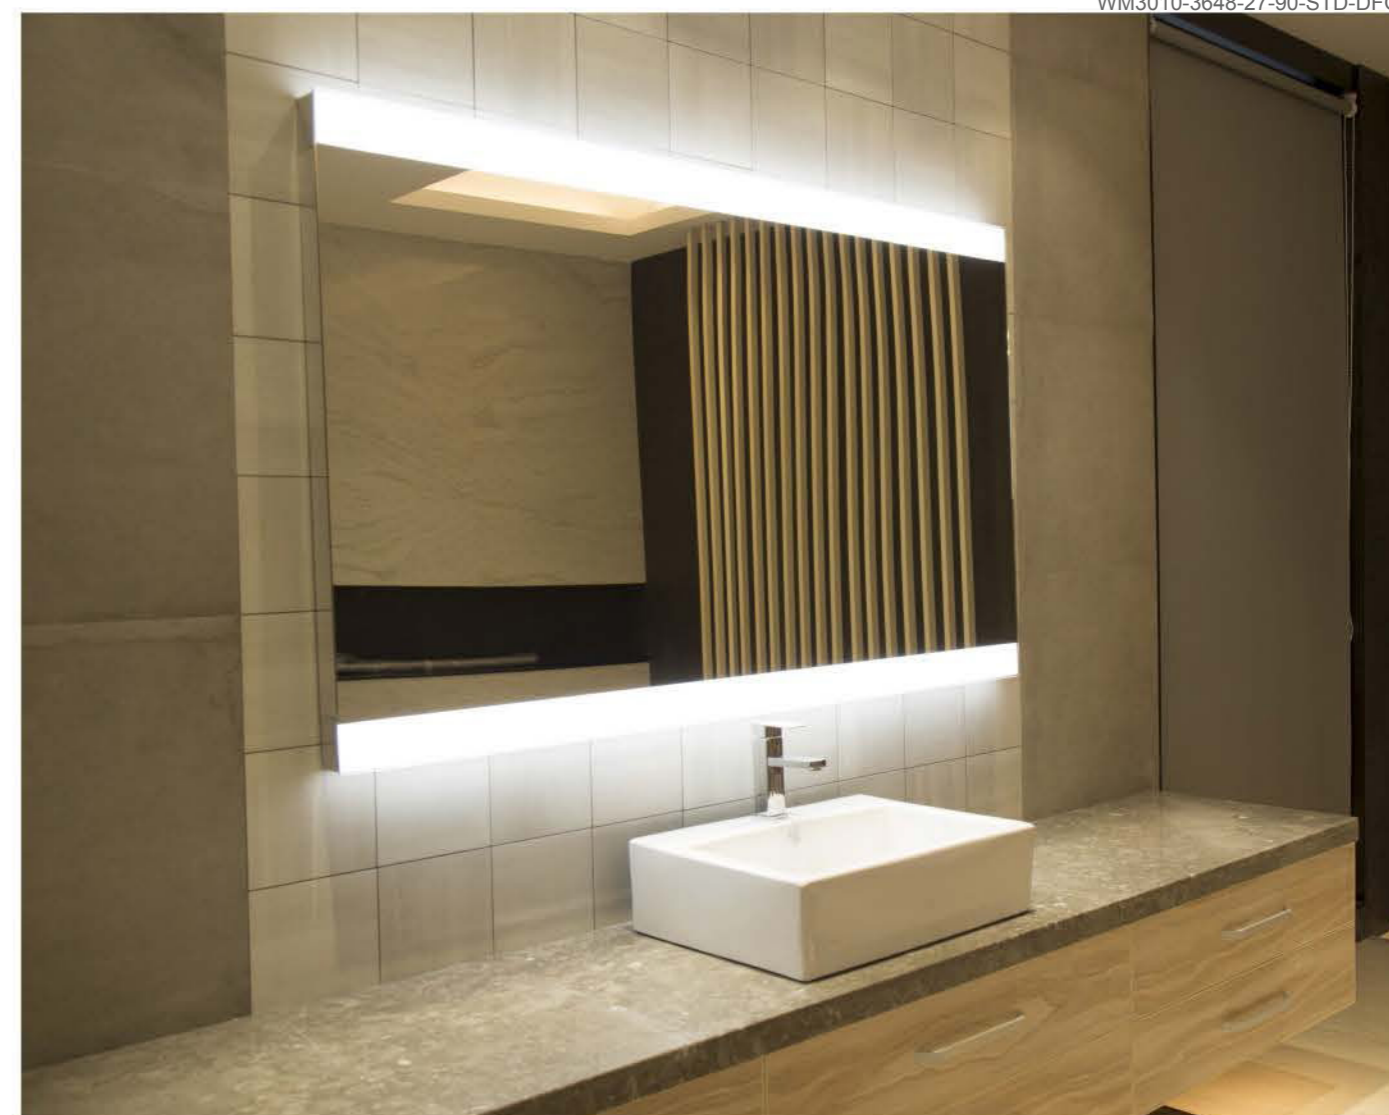

- STANDARD SIZE
  - H36" x W24" (3624)
  - H36" X W36" (3636)
  - H36" X W48" (3648)
  - H36" X W60" (3660)

- COLOR TEMP
  - 2700K (27)
  - 3000K (30)
  - 4000K (40)

- CRI
  - 80 CRI (80)
  - 90 CRI (90)

- OUTPUT
  - STANDARD OUTPUT (STD)
  - HIGH OUTPUT (HO)

- OPTIONS
  - DEFOGGER (DFG)
  - NIGHT LIGHT (NL)
  - DIMMING (DIM)
  - MAGNIFYING MIRROR (MAG)
  - BLUETOOTH SPEAKER (BLU)
  - LED TOUCH SENSORE (TCH)
  - USD CHARGER (USB)

- ORDER NOMENCLATURE EXAMPLE

WM3010-3648-27-90-STD-DFG-DIM

CUSTOM SIZES AVAILABLE UPON REQUEST