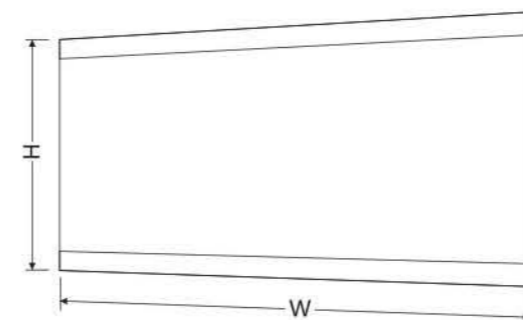

WM 3035 SERIES

- STANDARD SIZE
  - H36" x W24" (3624)
  - H36" X W36" (3636)
  - H36" X W48" (3648)
  - H36" X W60" (3660)

- COLOR TEMP
  - 2700K (27)
  - 3000K (30)
  - 4000K (40)
  - 6000K (60)

- CRI
  - 80 CRI (80)
  - 90 CRI (90)

- ORDER NOMENCLATURE EXAMPLE

WM3035-3648-27-90-STD-DFG-DIM

CUSTOM SIZES AVAILABLE UPON REQUEST

WM 3040 SERIES

- STANDARD SIZE
  - H36" x W24" (3624)
  - H36" X W36" (3636)
  - H36" X W48" (3648)
  - H36" X W60" (3660)