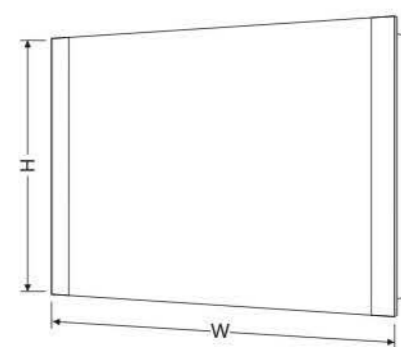

WM 3035 SERIES

- STANDARD SIZE
  - H36" x W24" (3624)
  - H36" X W36" (3636)
  - H36" X W48" (3648)
  - H36" X W60" (3660)

- COLOR TEMP
  - 2700K (27)
  - 3000K (30)
  - 4000K (40)
  - 6000K (60)

- CRI
  - 80 CRI (80)
  - 90 CRI (90)

- ORDER NOMENCLATURE EXAMPLE

WM3035-3648-27-90-STD-DFG-DIM

CUSTOM SIZES AVAILABLE UPON REQUEST

WM 3040 SERIES

- STANDARD SIZE
  - H36" x W24" (3624)
  - H36" X W36" (3636)
  - H36" X W48" (3648)
  - H36" X W60" (3660)