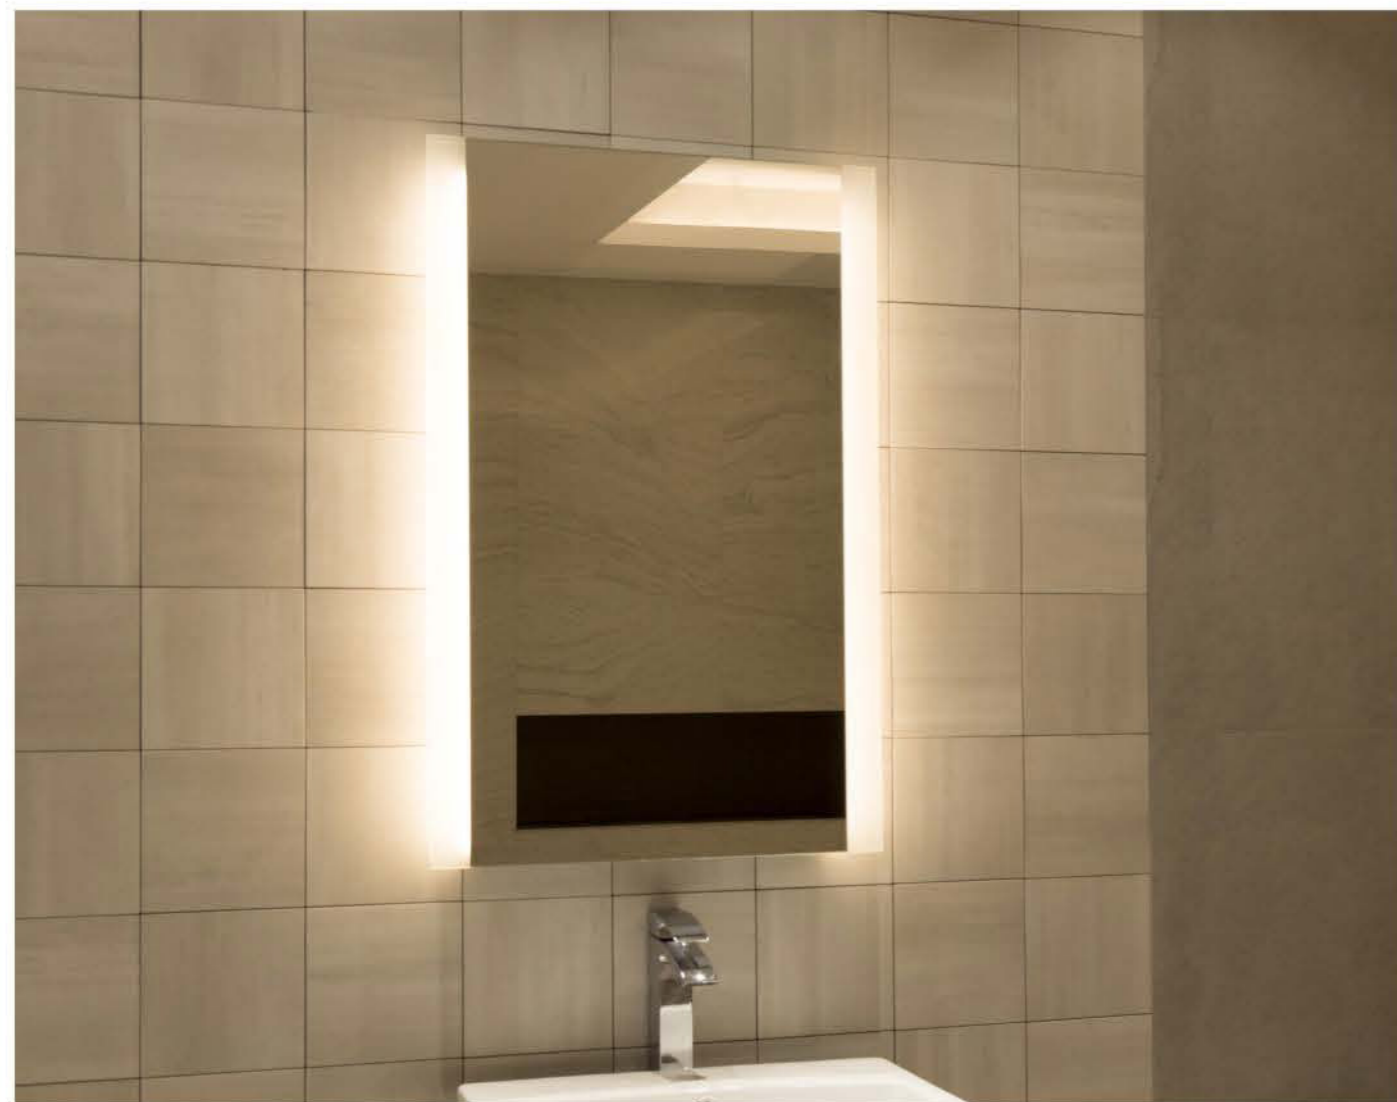

WM 3035 SERIES

- STANDARD SIZE
  - H36" x W24" (3624)
  - H36" X W36" (3636)
  - H36" X W48" (3648)
  - H36" X W60" (3660)

- COLOR TEMP
  - 2700K (27)
  - 3000K (30)
  - 4000K (40)
  - 6000K (60)

- CRI
  - 80 CRI (80)
  - 90 CRI (90)