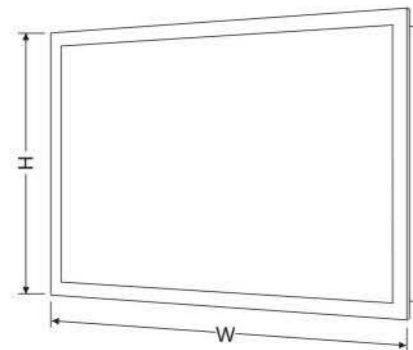

WM 3045 SERIES

- STANDARD SIZE
 - H36" x W24" (3624)
 - H36" x W36" (3636)
 - H36" x W48" (3648)
 - H36" x W60" (3660)

- COLOR TEMP
 - 2700K (27)
 - 3000K (30)
 - 4000K (40)
 - 6000K (60)

- CRI
 - 80 CRI (80)
 - 90 CRI (90)

WM3045-3648-27-90-STD-DFG-DIM

CUSTOM SIZES AVAILABLE UPON REQUEST

WM 3050 SERIES

- STANDARD SIZE
 - H36" x W24" (3624)
 - H36" x W36" (3636)
 - H36" x W48" (3648)
 - H36" x W60" (3660)

- COLOR TEMP
 - 2700K (27)
 - 3000K (30)
 - 4000K (40)
 - 6000K (60)