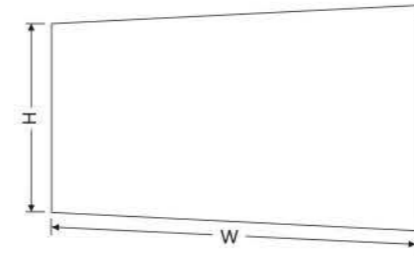

WM 3045 SERIES

- STANDARD SIZE
 - H36" x W24" (3624)
 - H36" x W36" (3636)
 - H36" x W48" (3648)
 - H36" x W60" (3660)

- COLOR TEMP
 - 2700K (27)
 - 3000K (30)
 - 4000K (40)
 - 6000K (60)

- CRI
 - 80 CRI (80)
 - 90 CRI (90)

WM3045-3648-27-90-STD-DFG-DIM

CUSTOM SIZES AVAILABLE UPON REQUEST

WM 3050 SERIES

- STANDARD SIZE
 - H36" x W24" (3624)
 - H36" x W36" (3636)
 - H36" x W48" (3648)
 - H36" x W60" (3660)

- COLOR TEMP
 - 2700K (27)
 - 3000K (30)
 - 4000K (40)
 - 6000K (60)