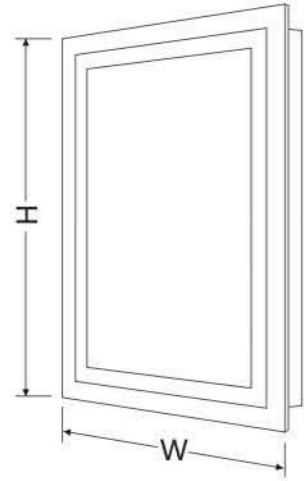

WM 3055 SERIES

- STANDARD SIZE
 - H36" x W24" (3624)
 - H36" x W36" (3636)
 - H36" x W48" (3648)
 - H36" x W60" (3660)
- COLOR TEMP
 - 2700K (27)
 - 3000K (30)
 - 4000K (40)
 - 6000K (60)
- CRI
 - 80 CRI (80)
 - 90 CRI (90)
- OUTPUT
 - STANDARD OUTPUT (STD)
 - HIGH OUTPUT (HO)
- OPTIONS
 - DEFOGGER (DFG)
 - NIGHT LIGHT (NL)
 - DIMMING (DIM)
 - MAGNIFYING MIRROR (MAG)
- ORDER NOMENCLATURE EXAMPLE
WM3050-3648-27-90-STD-DFG-DIM

CUSTOM SIZES AVAILABLE UPON REQUEST

WM 3060 SERIES

- STANDARD SIZE
 - H36" x W24" (3624)
 - H36" x W36" (3636)
 - H36" x W48" (3648)
 - H36" x W60" (3660)
- COLOR TEMP
 - 2700K (27)
 - 3000K (30)
 - 4000K (40)
 - 6000K (60)
- CRI
 - 80 CRI (80)
 - 90 CRI (90)
- OUTPUT
 - STANDARD OUTPUT (STD)
 - HIGH OUTPUT (HO)
- OPTIONS
 - DEFOGGER (DFG)
 - NIGHT LIGHT (NL)
 - DIMMING (DIM)
 - MAGNIFYING MIRROR (MAG)
 - LED CLOCK (CLK)
- ORDER NOMENCLATURE EXAMPLE
WM3050-3648-27-90-STD-DFG-DIM

CUSTOM SIZES AVAILABLE UPON REQUEST