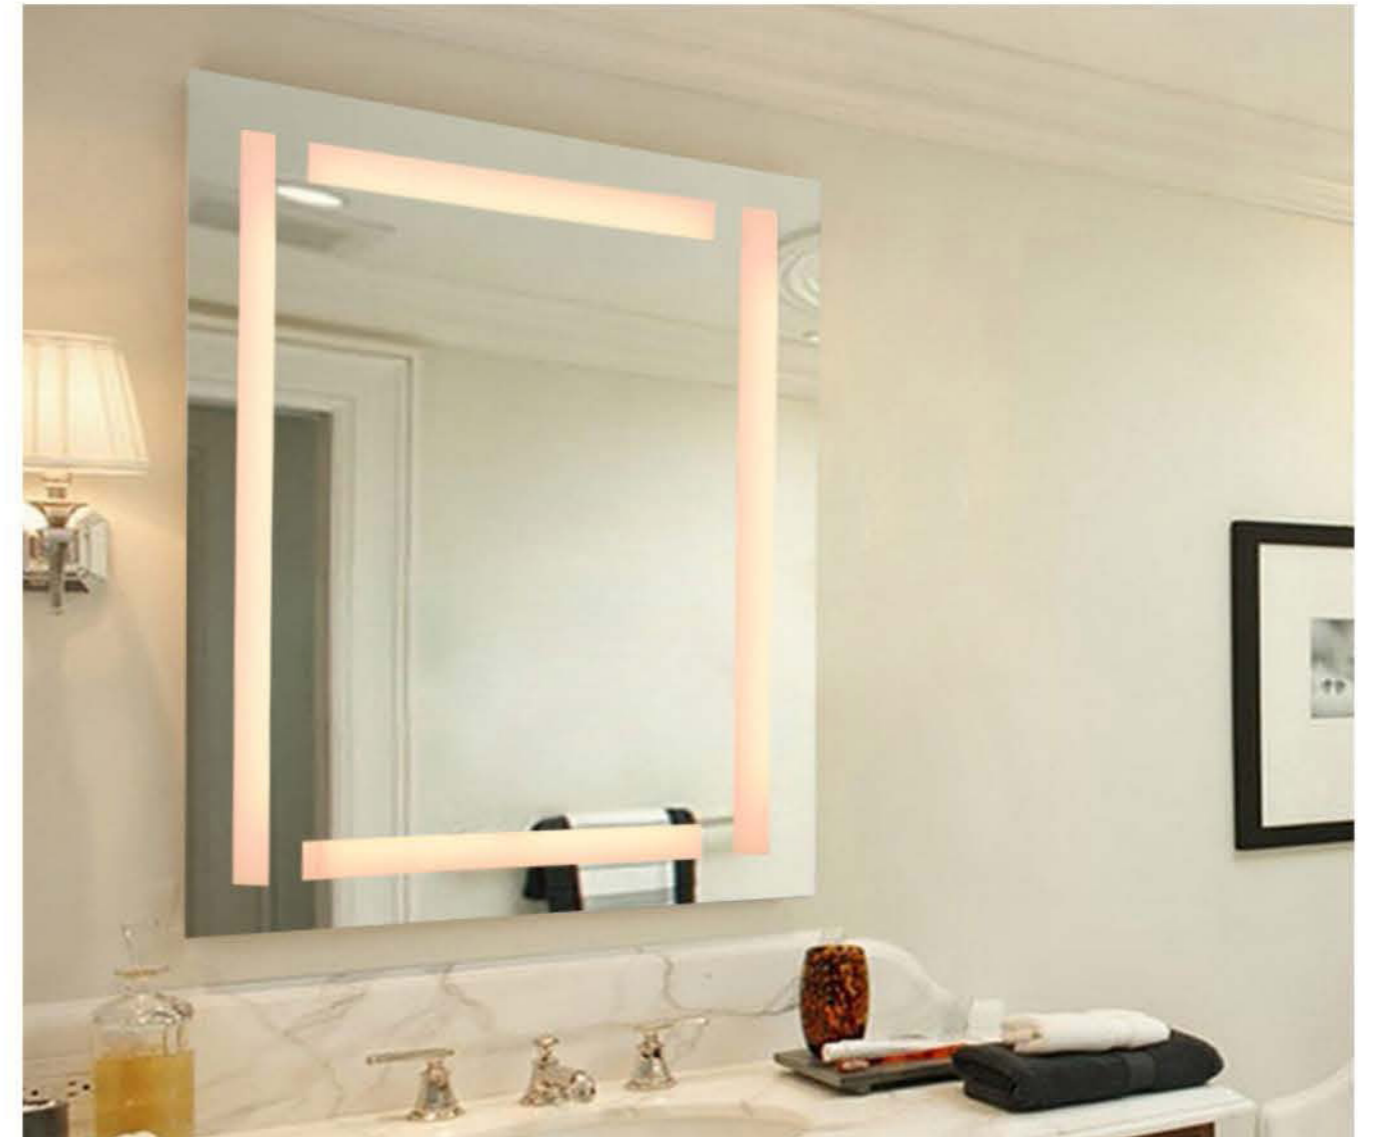

WM 3055 SERIES

- STANDARD SIZE
 - H36" x W24" (3624)
 - H36" x W36" (3636)
 - H36" x W48" (3648)
 - H36" x W60" (3660)
- COLOR TEMP
 - 2700K (27)
 - 3000K (30)
 - 4000K (40)
 - 6000K (60)
- CRI
 - 80 CRI (80)
 - 90 CRI (90)
- OUTPUT
 - STANDARD OUTPUT (STD)
 - HIGH OUTPUT (HO)
- OPTIONS
 - DEFOGGER (DFG)
 - NIGHT LIGHT (NL)
 - DIMMING (DIM)
 - MAGNIFYING MIRROR (MAG)
- ORDER NOMENCLATURE EXAMPLE
WM3050-3648-27-90-STD-DFG-DIM

CUSTOM SIZES AVAILABLE UPON REQUEST

WM 3060 SERIES

- STANDARD SIZE
 - H36" x W24" (3624)
 - H36" x W36" (3636)
 - H36" x W48" (3648)
 - H36" x W60" (3660)
- COLOR TEMP
 - 2700K (27)
 - 3000K (30)
 - 4000K (40)
 - 6000K (60)
- CRI
 - 80 CRI (80)
 - 90 CRI (90)
- OUTPUT
 - STANDARD OUTPUT (STD)
 - HIGH OUTPUT (HO)
- OPTIONS
 - DEFOGGER (DFG)
 - NIGHT LIGHT (NL)
 - DIMMING (DIM)
 - MAGNIFYING MIRROR (MAG)
 - LED CLOCK (CLK)
- ORDER NOMENCLATURE EXAMPLE
WM3050-3648-27-90-STD-DFG-DIM