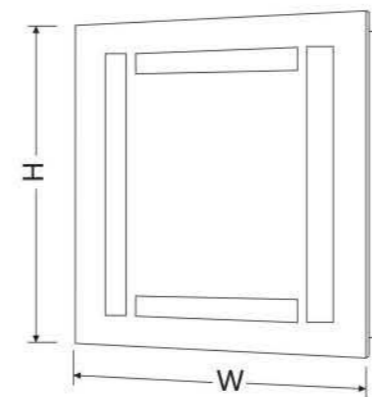

WM 3055 SERIES

- STANDARD SIZE
 - H36" x W24" (3624)
 - H36" x W36" (3636)
 - H36" x W48" (3648)
 - H36" x W60" (3660)
- COLOR TEMP
 - 2700K (27)
 - 3000K (30)
 - 4000K (40)
 - 6000K (60)
- CRI
 - 80 CRI (80)
 - 90 CRI (90)
- OUTPUT
 - STANDARD OUTPUT (STD)
 - HIGH OUTPUT (HO)
- OPTIONS
 - DEFOGGER (DFG)
 - NIGHT LIGHT (NL)
 - DIMMING (DIM)
 - MAGNIFYING MIRROR (MAG)
- ORDER NOMENCLATURE EXAMPLE
WM3050-3648-27-90-STD-DFG-DIM

CUSTOM SIZES AVAILABLE UPON REQUEST

WM 3060 SERIES

- STANDARD SIZE
 - H36" x W24" (3624)
 - H36" x W36" (3636)
 - H36" x W48" (3648)
 - H36" x W60" (3660)
- COLOR TEMP
 - 2700K (27)
 - 3000K (30)
 - 4000K (40)
 - 6000K (60)
- CRI
 - 80 CRI (80)
 - 90 CRI (90)
- OUTPUT
 - STANDARD OUTPUT (STD)
 - HIGH OUTPUT (HO)
- OPTIONS
 - DEFOGGER (DFG)
 - NIGHT LIGHT (NL)
 - DIMMING (DIM)
 - MAGNIFYING MIRROR (MAG)
 - LED CLOCK (CLK)
- ORDER NOMENCLATURE EXAMPLE
WM3050-3648-27-90-STD-DFG-DIM

CUSTOM SIZES AVAILABLE UPON REQUEST