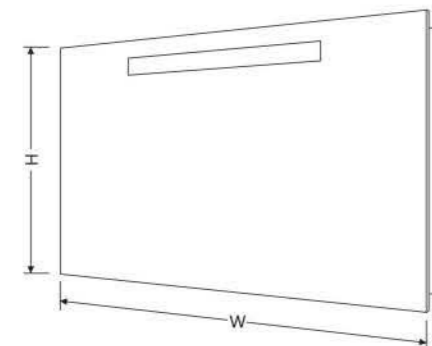

WM 3065 SERIES

WM 3070 SERIES

- STANDARD SIZE
 - H36" x W24" (3624)
 - H36" x W36" (3636)
 - H36" x W48" (3648)
 - H36" x W60" (3660)
- COLOR TEMP
 - 2700K (27)
 - 3000K (30)
 - 4000K (40)
 - 6000K (60)
- CRI
 - 80 CRI (80)
 - 90 CRI (90)
- OUTPUT
 - STANDARD OUTPUT (STD)
 - HIGH OUTPUT (HO)
- OPTIONS
 - DEFOGGER (DFG)
 - NIGHT LIGHT (NL)
 - DIMMING (DIM)
 - MAGNIFYING MIRROR (MAG)
 - LED CLOCK (CLK)
- ORDER NOMENCLATURE EXAMPLE

WM3070-3648-27-90-STD-DFG-DIM

CUSTOM SIZES AVAILABLE UPON REQUEST

- STANDARD SIZE
 - H36" x W24" (3624)
 - H36" x W36" (3636)
 - H36" x W48" (3648)
 - H36" x W60" (3660)
- COLOR TEMP
 - 2700K (27)
 - 3000K (30)
 - 4000K (40)
 - 6000K (60)
- CRI
 - 80 CRI (80)
 - 90 CRI (90)
- OUTPUT
 - STANDARD OUTPUT (STD)
 - HIGH OUTPUT (HO)
- OPTIONS
 - DEFOGGER (DFG)
 - NIGHT LIGHT (NL)
 - DIMMING (DIM)
 - MAGNIFYING MIRROR (MAG)
 - LED CLOCK (CLK)
- ORDER NOMENCLATURE EXAMPLE

WM3065-3648-27-90-STD-DFG-DIM

CUSTOM SIZES AVAILABLE UPON REQUEST