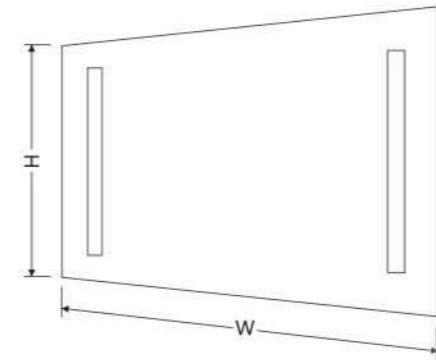

WM 3065 SERIES

WM 3070 SERIES

- STANDARD SIZE
 - H36" x W24" (3624)
 - H36" x W36" (3636)
 - H36" x W48" (3648)
 - H36" x W60" (3660)
- COLOR TEMP
 - 2700K (27)
 - 3000K (30)
 - 4000K (40)
 - 6000K (60)
- CRI
 - 80 CRI (80)
 - 90 CRI (90)
- OUTPUT
 - STANDARD OUTPUT (STD)
 - HIGH OUTPUT (HO)
- OPTIONS
 - DEFOGGER (DFG)
 - NIGHT LIGHT (NL)
 - DIMMING (DIM)
 - MAGNIFYING MIRROR (MAG)
 - LED CLOCK (CLK)
- ORDER NOMENCLATURE EXAMPLE

WM3070-3648-27-90-STD-DFG-DIM

CUSTOM SIZES AVAILABLE UPON REQUEST

- STANDARD SIZE
 - H36" x W24" (3624)
 - H36" x W36" (3636)
 - H36" x W48" (3648)
 - H36" x W60" (3660)
- COLOR TEMP
 - 2700K (27)
 - 3000K (30)
 - 4000K (40)
 - 6000K (60)
- CRI
 - 80 CRI (80)
 - 90 CRI (90)
- OUTPUT
 - STANDARD OUTPUT (STD)
 - HIGH OUTPUT (HO)
- OPTIONS
 - DEFOGGER (DFG)
 - NIGHT LIGHT (NL)
 - DIMMING (DIM)
 - MAGNIFYING MIRROR (MAG)
 - LED CLOCK (CLK)
- ORDER NOMENCLATURE EXAMPLE