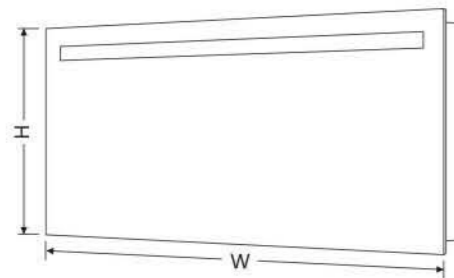

WM 2905 SERIES

- **STANDARD SIZES**
H36" x W24" (3624)
H36" x W36" (3636)
H36" x W48" (3648)
H36" x W60" (3660)
- **COLOR TEMP**
2700K (27)
3000K (30)
4000K (40)
6000K (60)
- **CRI**
80 CRI (80)
90 CRI (90)
- **OUTPUT**
STANDARD OUTPUT (STD)
HIGH OUTPUT (HO)
- **OPTIONS**
DEFOGGER (DFG)
NIGHT LIGHT (NL)
DIMMING (DIM)
MAGNIFYING MIRROR (MAG)
BLUETOOTH SPEAKER (BLU)
LED TOUCH SENSOR (TCH)
USB CHARGER (USB)
LED CLOCK (CLK)
- **ORDER NOMENCLATURE EXAMPLE**
WM2905-3660-27-90-STD-DFG-DIM

CUSTOM SIZES AVAILABLE UPON REQUEST

WM 2910 SERIES

WM 2910 SERIES HAS BACKLITE UP/DOWN
CUSTOM SIZES AVAILABLE UPON REQUEST

- **STANDARD SIZES**
H36" x W24" (3624)
H36" x W36" (3636)
H36" x W48" (3648)
H36" x W60" (3660)
- **COLOR TEMP**
2700K (27)
3000K (30)
4000K (40)
6000K (60)
- **CRI**
80 CRI (80)
90 CRI (90)
- **OUTPUT**
STANDARD OUTPUT (STD)
HIGH OUTPUT (HO)
- **OPTIONS**
DEFOGGER (DFG)
NIGHT LIGHT (NL)
DIMMING (DIM)
MAGNIFYING MIRROR (MAG)
BLUETOOTH SPEAKER (BLU)
LED TOUCH SENSOR (TCH)
USB CHARGER (USB)
LED CLOCK (CLK)
- **ORDER NOMENCLATURE EXAMPLE**
WM2910-3660-27-90-STD-DFG-DIM