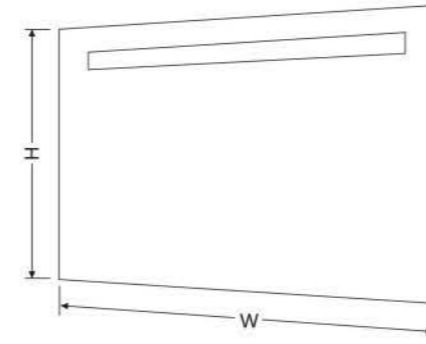

WM 2905 SERIES

- **STANDARD SIZES**
H36" x W24" (3624)
H36" x W36" (3636)
H36" x W48" (3648)
H36" x W60" (3660)
- **COLOR TEMP**
2700K (27)
3000K (30)
4000K (40)
6000K (60)
- **CRI**
80 CRI (80)
90 CRI (90)
- **OUTPUT**
STANDARD OUTPUT (STD)
HIGH OUTPUT (HO)
- **OPTIONS**
DEFOGGER (DFG)
NIGHT LIGHT (NL)
DIMMING (DIM)
MAGNIFYING MIRROR (MAG)
BLUETOOTH SPEAKER (BLU)
LED TOUCH SENSOR (TCH)
USB CHARGER (USB)
LED CLOCK (CLK)
- **ORDER NOMENCLATURE EXAMPLE**
WM2905-3660-27-90-STD-DFG-DIM

CUSTOM SIZES AVAILABLE UPON REQUEST

WM 2910 SERIES

WM 2910 SERIES HAS BACKLITE UP/DOWN
CUSTOM SIZES AVAILABLE UPON REQUEST

- **STANDARD SIZES**
H36" x W24" (3624)
H36" x W36" (3636)
H36" x W48" (3648)
H36" x W60" (3660)
- **COLOR TEMP**
2700K (27)
3000K (30)
4000K (40)
6000K (60)
- **CRI**
80 CRI (80)
90 CRI (90)
- **OUTPUT**
STANDARD OUTPUT (STD)
HIGH OUTPUT (HO)
- **OPTIONS**
DEFOGGER (DFG)
NIGHT LIGHT (NL)
DIMMING (DIM)
MAGNIFYING MIRROR (MAG)
BLUETOOTH SPEAKER (BLU)
LED TOUCH SENSOR (TCH)
USB CHARGER (USB)
LED CLOCK (CLK)
- **ORDER NOMENCLATURE EXAMPLE**
WM2910-3660-27-90-STD-DFG-DIM