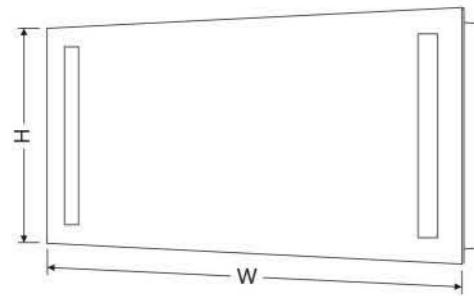

WM3005 SERIES

- STANDARD SIZE
 - H36" x W24" (3624)
 - H36" x W36" (3636)
 - H36" x W48" (3648)
 - H36" x W60" (3660)
- COLOR TEMP
 - 2700K (27)
 - 3000K (30)
 - 4000K (40)
 - 6000K (60)
- CRI
 - 80 CRI (80)
 - 90 CRI (90)
- OUTPUT
 - STANDARD OUTPUT (STD)
 - HIGH OUTPUT (HO)
- OPTIONS
 - DEFOGGER (DFG)
 - NIGHT LIGHT (NL)
 - DIMMING (DIM)
 - MAGNIFYING MIRROR (MAG)
 - BLUETOOTH SPEAKER (BLU)
 - LED TOUCH SENSOR (TCH)

- ORDER NOMENCLATURE EXAMPLE

WM3005-3648-27-90-STD-DFG-DIM

CUSTOM SIZES AVAILABLE UPON REQUEST

WM3010 SERIES

- STANDARD SIZE
 - H36" x W48" (3648)
 - H36" x W60" (3660)
 - H36" x W72" (3672)
- COLOR TEMP
 - 2700K (27)
 - 3000K (30)
 - 4000K (40)
 - 6000K (60)
- CRI
 - 80 CRI (80)
 - 90 CRI (90)
- OUTPUT
 - STANDARD OUTPUT (STD)
 - HIGH OUTPUT (HO)
- OPTIONS
 - DEFOGGER (DFG)
 - NIGHT LIGHT (NL)
 - DIMMING (DIM)
 - MAGNIFYING MIRROR (MAG)
 - BLUETOOTH SPEAKER (BLU)
 - LED TOUCH SENSORE (TCH)
 - USD CHARGER (USB)
 - LED CLOCK (CLK)

- ORDER NOMENCLATURE EXAMPLE

WM3010-3648-27-90-STD-DFG-DIM

CUSTOM SIZES AVAILABLE UPON REQUEST