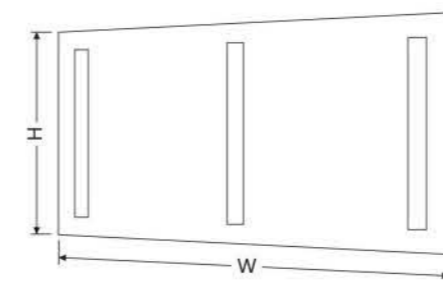

WM3005 SERIES

- STANDARD SIZE
 - H36" x W24" (3624)
 - H36" x W36" (3636)
 - H36" x W48" (3648)
 - H36" x W60" (3660)
- COLOR TEMP
 - 2700K (27)
 - 3000K (30)
 - 4000K (40)
 - 6000K (60)
- CRI
 - 80 CRI (80)
 - 90 CRI (90)
- OUTPUT
 - STANDARD OUTPUT (STD)
 - HIGH OUTPUT (HO)
- OPTIONS
 - DEFOGGER (DFG)
 - NIGHT LIGHT (NL)
 - DIMMING (DIM)
 - MAGNIFYING MIRROR (MAG)
 - BLUETOOTH SPEAKER (BLU)
 - LED TOUCH SENSOR (TCH)

- ORDER NOMENCLATURE EXAMPLE

WM3005-3648-27-90-STD-DFG-DIM

CUSTOM SIZES AVAILABLE UPON REQUEST

WM3010 SERIES

- STANDARD SIZE
 - H36" x W48" (3648)
 - H36" x W60" (3660)
 - H36" x W72" (3672)
- COLOR TEMP
 - 2700K (27)
 - 3000K (30)
 - 4000K (40)
 - 6000K (60)
- CRI
 - 80 CRI (80)
 - 90 CRI (90)
- OUTPUT
 - STANDARD OUTPUT (STD)
 - HIGH OUTPUT (HO)
- OPTIONS
 - DEFOGGER (DFG)
 - NIGHT LIGHT (NL)
 - DIMMING (DIM)
 - MAGNIFYING MIRROR (MAG)
 - BLUETOOTH SPEAKER (BLU)
 - LED TOUCH SENSORE (TCH)
 - USD CHARGER (USB)
 - LED CLOCK (CLK)

- ORDER NOMENCLATURE EXAMPLE

WM3010-3648-27-90-STD-DFG-DIM

CUSTOM SIZES AVAILABLE UPON REQUEST