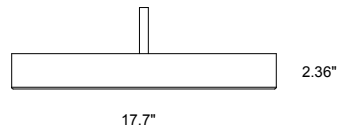

SAUCER SLIM 450 P

DESIGN OPTIONS

MODEL	FINISH	MOUNTING	VOLTAGE		LIGHT SOURCE
SAUCER SLIM 450	(B) BLK (W) WHT (S) SILVER	(P) PENDANT	(D1) 120/277 0-10V DIM (D2) 120 TRIAC DIM		LED 1 X DIRECT 2000 LUMEN 3000K /