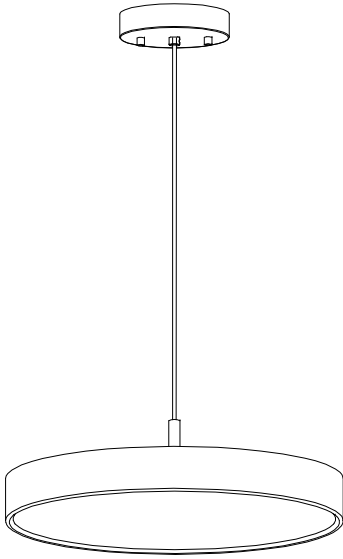

# LIGHTING SQUARED

## SAUCER SLIM 450 P SERIES

Features an aluminum and steel body with high performance LED boards 100lm+ performance consumption of 20 watts. Electrostatically applied coat for a durable finish with special colors are available upon request for additional appearances.

The SAUCER Series has a high efficacy frosted lens to provide glare mitigation and provide a comfortable high performance luminaire. Standard 8' field adjustable suspension cables.

SAUCER SLIM 450 P

### DESIGN OPTIONS

MODEL	FINISH	MOUNTING	VOLTAGE		LIGHT SOURCE
SAUCER SLIM 450	(B) BLK (W) WHT (S) SILVER	(P) PENDANT	(D1) 120/277 0-10V DIM (D2) 120 TRIAC DIM		LED 1 X DIRECT  2000 LUMEN 3000K /